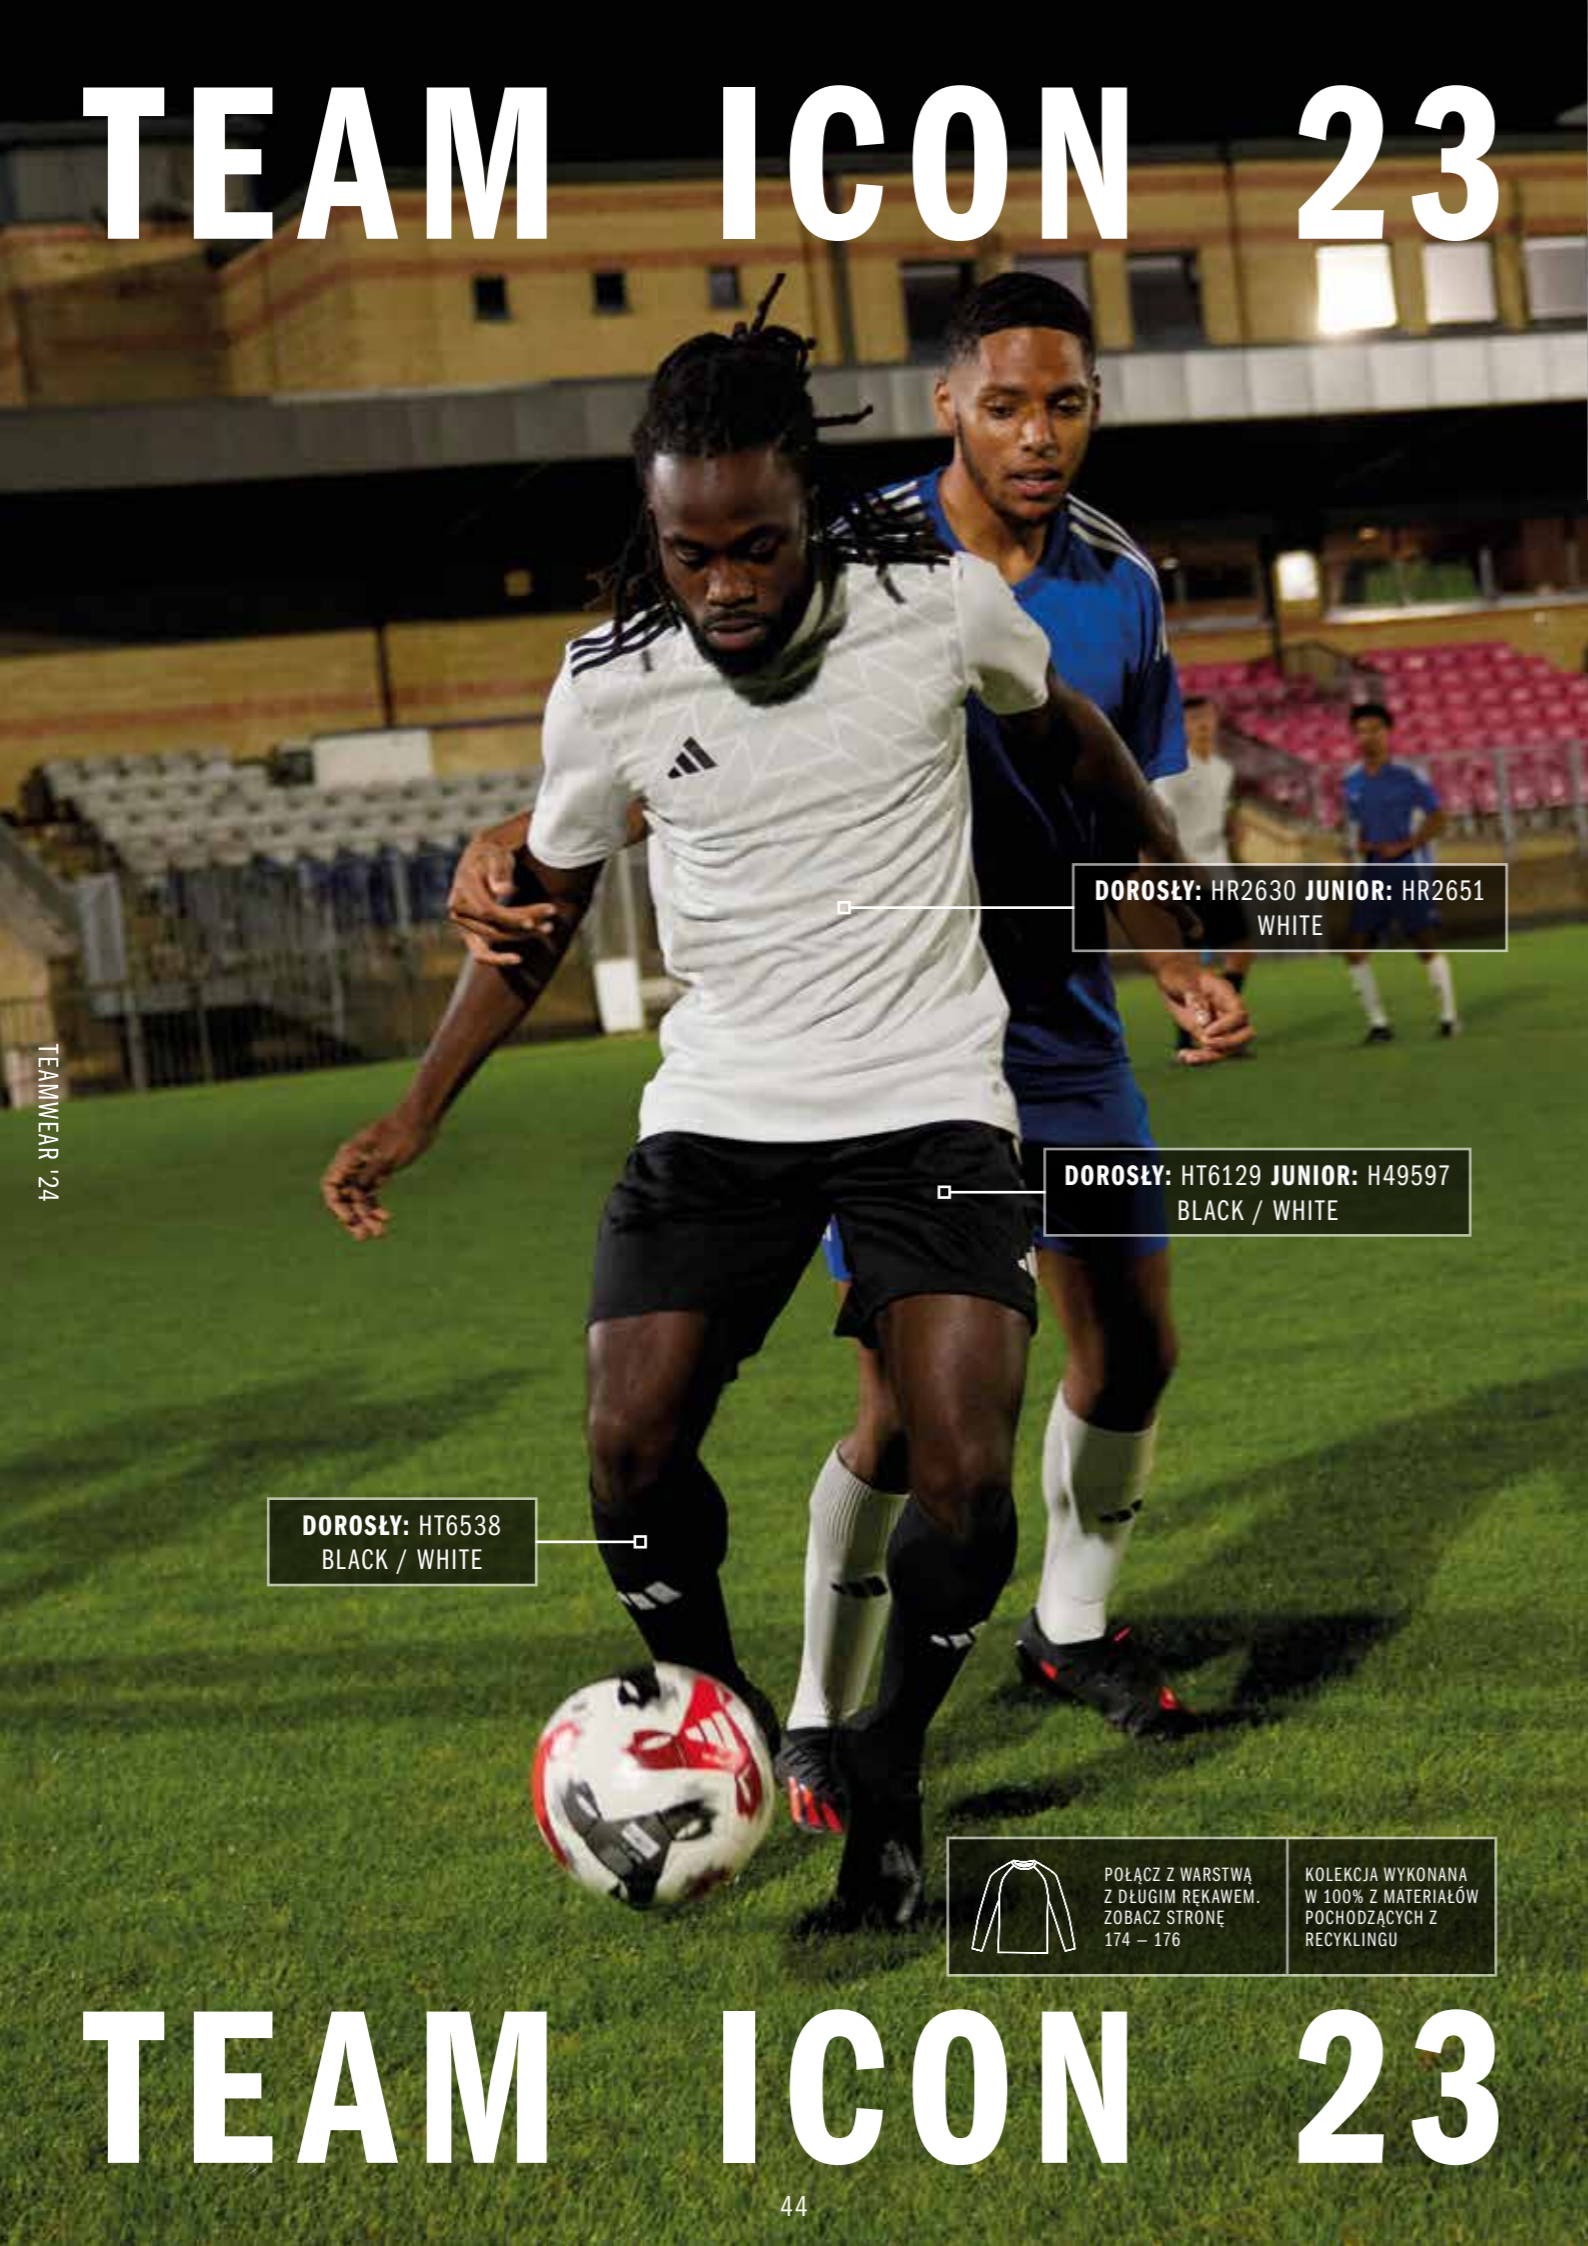

TEAM ICON 23

TEAMWEAR '24

DOROSŁY: HR2630 **JUNIOR:** HR2651
WHITE

DOROSŁY: HT6129 **JUNIOR:** H49597
BLACK / WHITE

DOROSŁY: HT6538
BLACK / WHITE

POŁĄCZ Z WARSTWĄ
Z DŁUGIM REKAWEM.
ZOBACZ STRONĘ
174 – 176

KOLEKCJA WYKONANA
W 100% Z MATERIAŁÓW
POCHODZĄCYCH Z
RECYKLINGU

TEAM ICON 23

STROJE PIŁKARSKIE DLA MĘŻCZYZN I MŁODZIEŻY

TEAM ICON JERSEY

T ICON23 JSY

DOPASOWANIE: SLIM

MATERIAŁ PODSTAWOWY: 100% POLIESTER POCHODZĄCY Z RECYKLINGU

DOROSŁY: 139 Zł

JUNIOR: 119 Zł

ROZMIARY: XS, S, M, L, XL, 2XL, 3XL

ROZMIARY: 116, 128, 140, 152, 164, 176

CYKL ŻYCIA → LUTY 2025

🔒 TYLKO DLA SPECJALISTÓW OD STROJÓW DRUŻYNOWYCH

KEY
ARTICLE

DOROSŁY: HR2630 **JUNIOR:** HR2651
WHITE

DOROSŁY: HR2629 **JUNIOR:** HS0541
BLACK

DOROSŁY: HR2631 **JUNIOR:** HR2653
TEAM NAVY BLUE 2

DOROSŁY: HT6551 **JUNIOR:** HR2652
TEAM POWER RED 2

DOROSŁY: HR2632 **JUNIOR:** HR2654
TEAM ROYAL BLUE

DOROSŁY: IC1251 **JUNIOR:** IC1254
TEAM ORANGE

DOROSŁY: IC1250 **JUNIOR:** IC1253
BOLD GOLD

DOROSŁY: IC1252 **JUNIOR:** IC1255
CLEAR MINT

TEAMWEAR '24