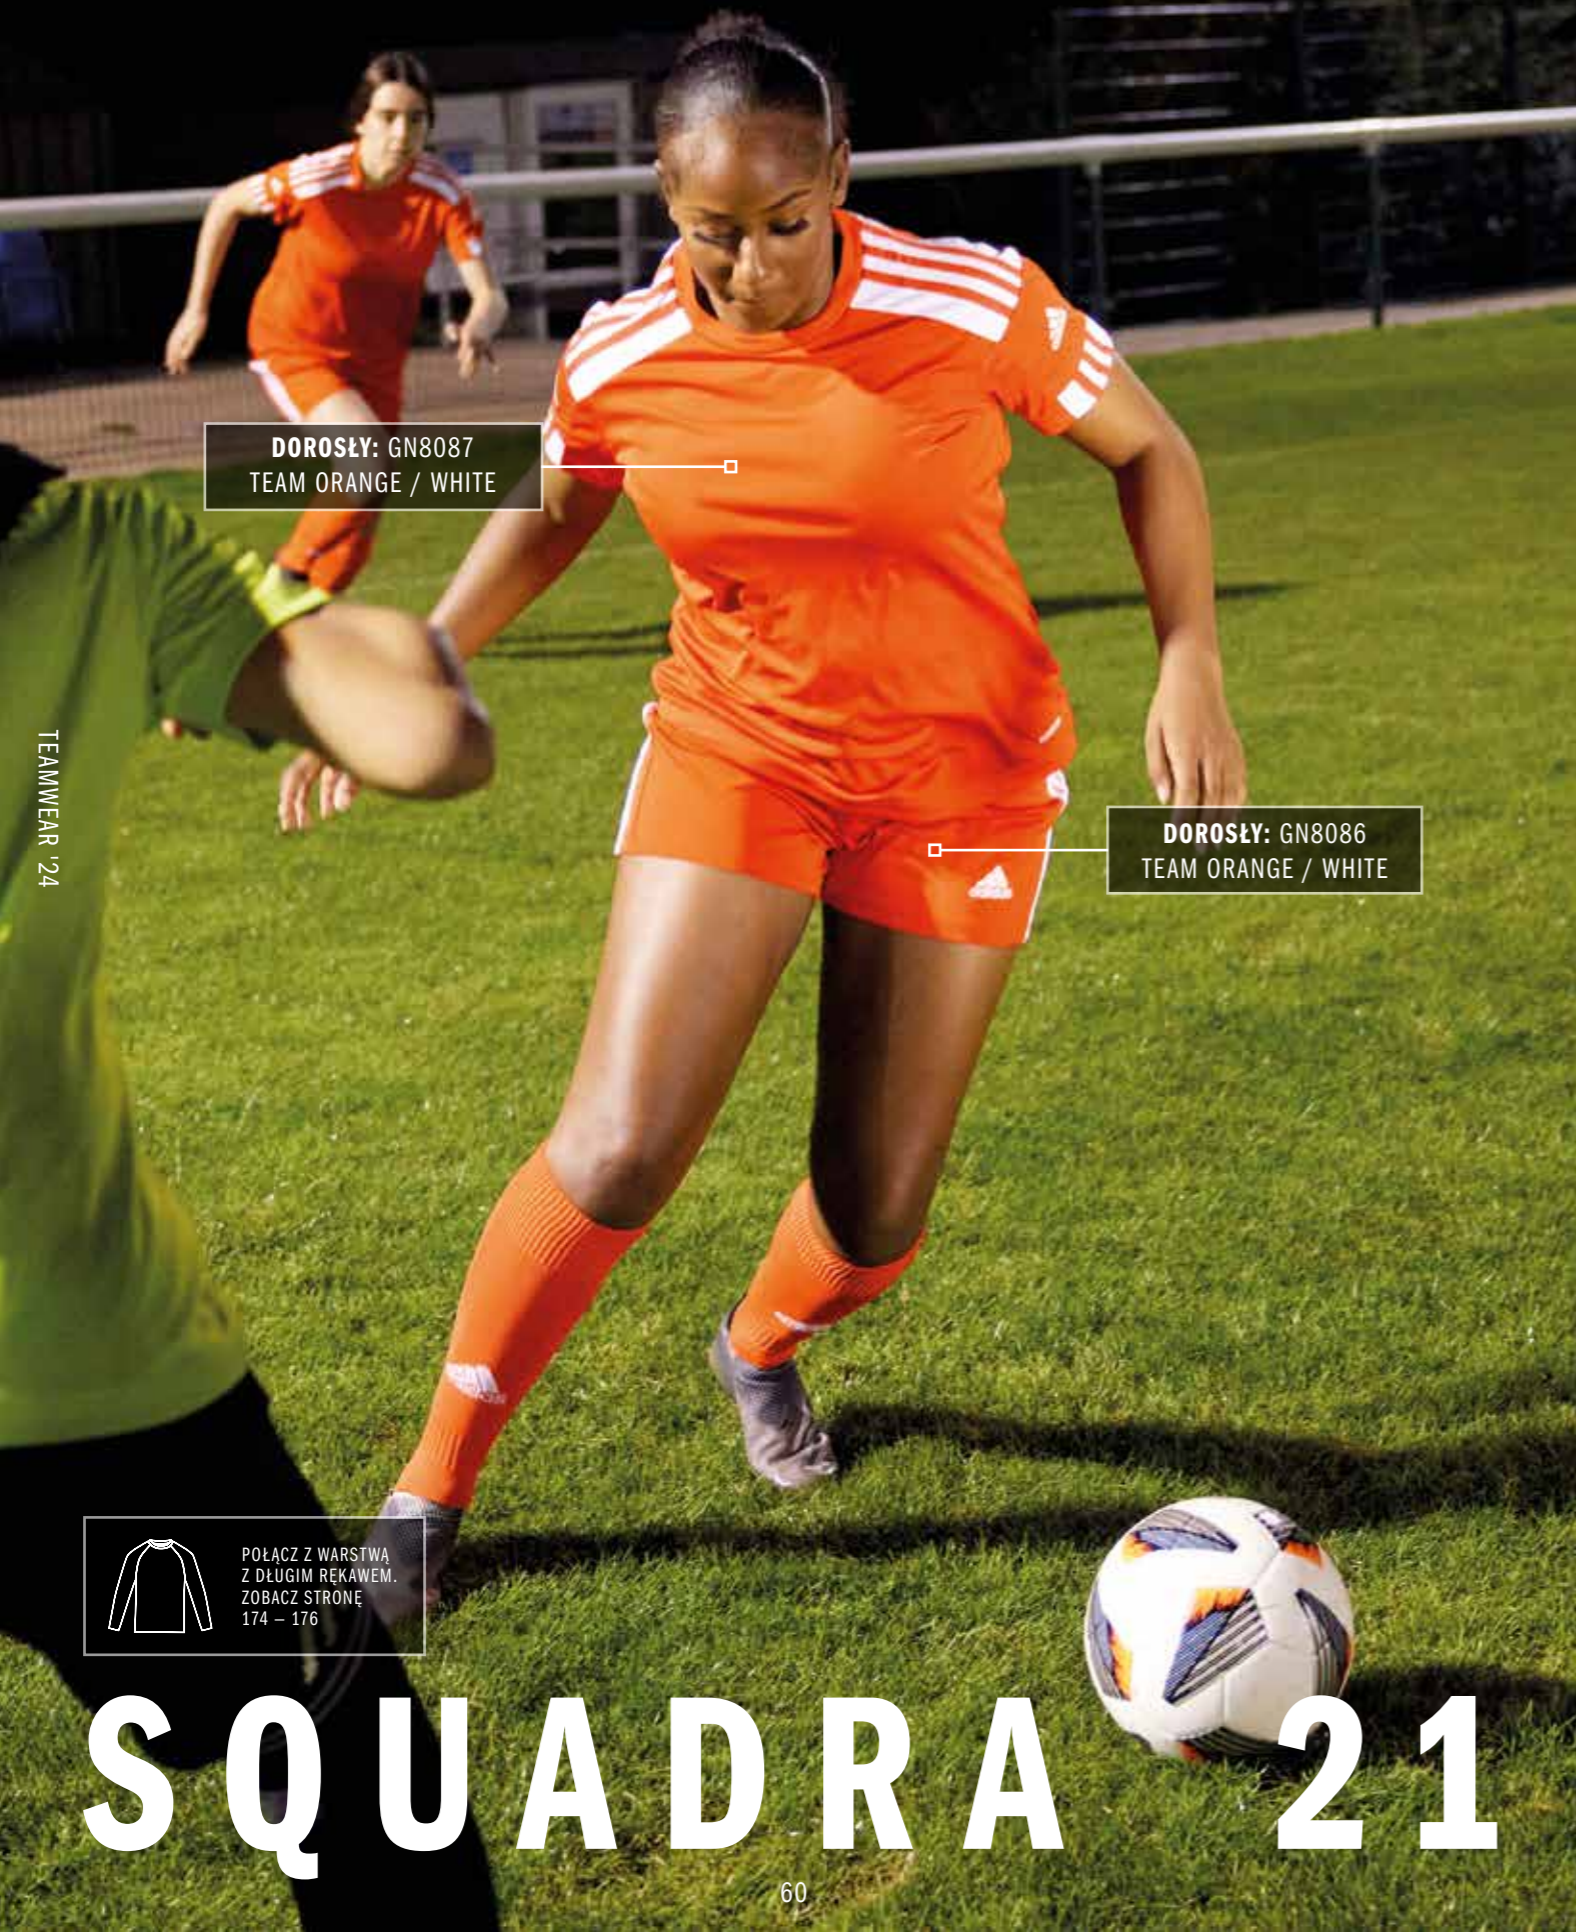

DOROSŁY: GN5773
JUNIOR: GN5766
WHITE / BLACK

DOROSŁY: GN5777 **JUNIOR:** GN5768
TEAM LIGHT GREY / WHITE
🔒

DOROSŁY: JJ1541 **JUNIOR:** JJ1543
TEAM ROYAL BLUE /
TEAM SOLAR YELLOW

KEY
ARTICLE

TEAMWEAR '24

SQUADRA 21